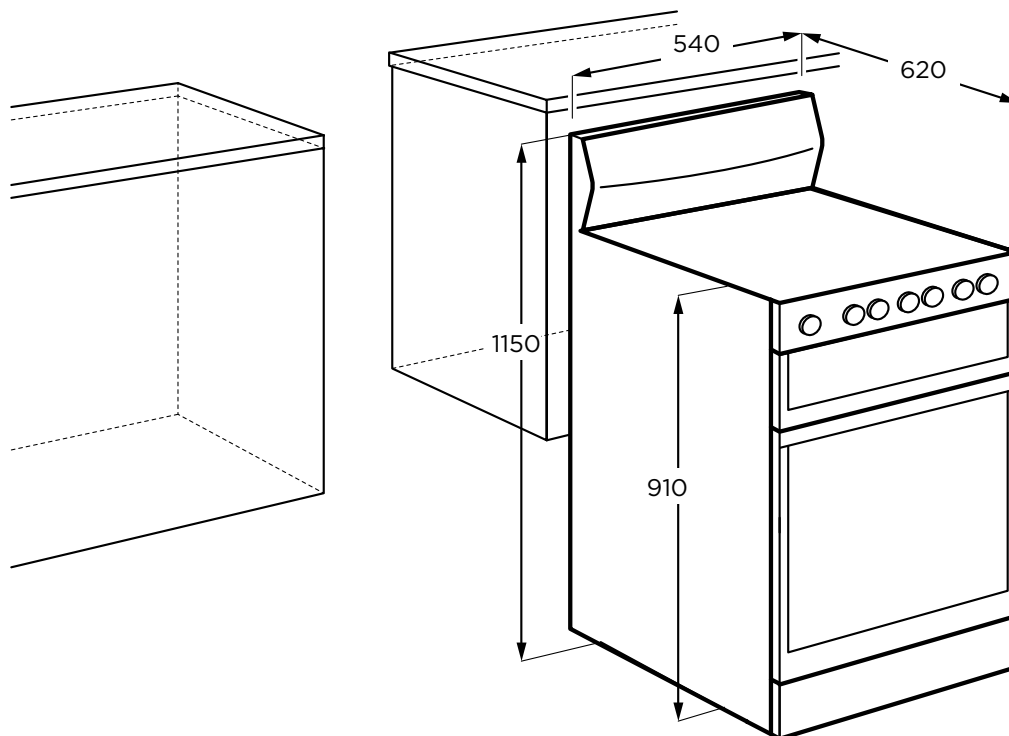

54cm Front Control Freestanding Cooker, Separate Grill

WLG510WCH, WLG510WCA, WLG512WCH

Height to hob x width x depth (mm)	910 x 540 x 620
Total Height (mm)	1150

IMPORTANT

These dimensions are a guide only. All measurements are in millimetres (mm). For complete installation instructions, refer to the manual provided with product.