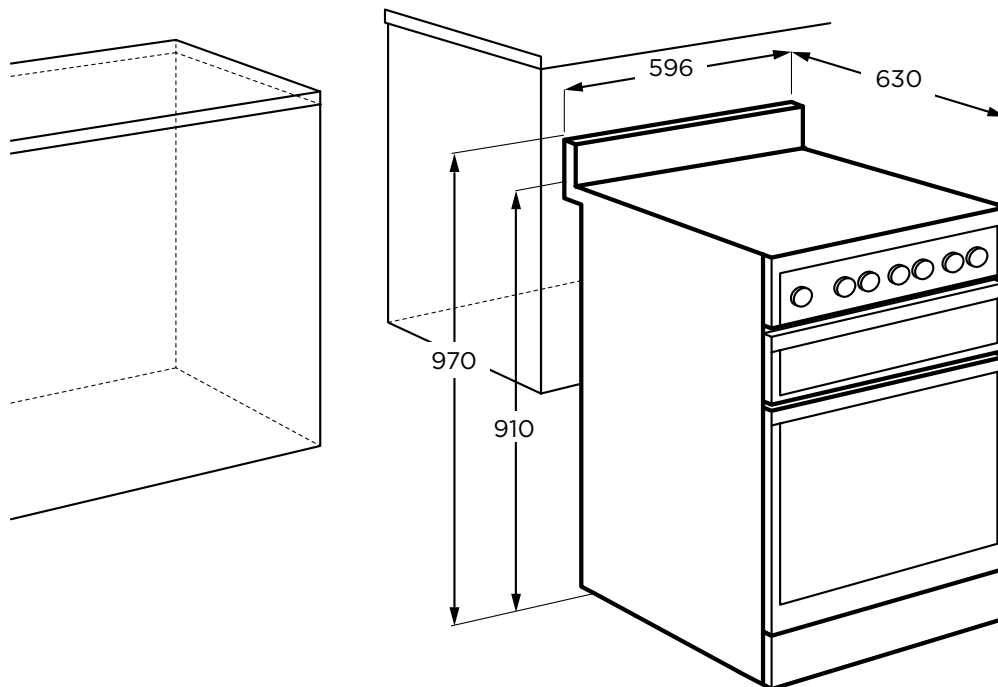

60cm Front Control Freestanding Cooker, Separate Grill

WFG612SCH, WFG612WCH, WFE642SC

Height to hob x width x depth (mm)	910 x 596 x 630
Height of splashback (mm)	60
Total Height (mm)	970

IMPORTANT

These dimensions are a guide only. All measurements are in millimetres (mm).
For complete installation instructions, refer to the manual provided with product.