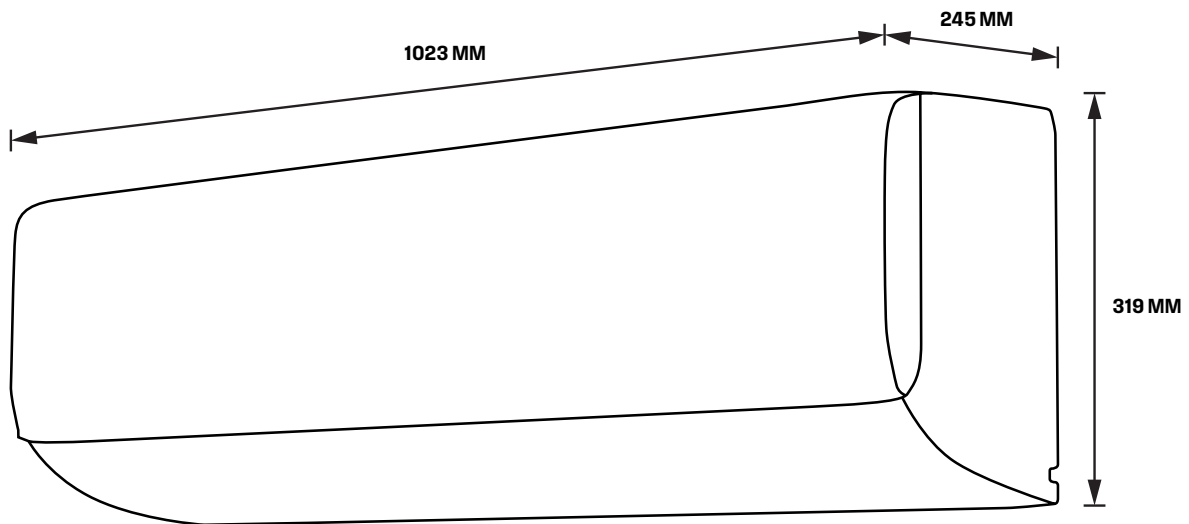

Split System Air conditioners

WSD36HWA

Minimum clearance for installation

WSD36HWA	Total width (W)	Total depth (D)	Max height (H)
Internal unit dimensions	1023	245	319
Outdoor unit dimensions	890	342	673

IMPORTANT

These dimensions are a guide only. All measurements are in millimetres (mm).
For complete installation instructions, refer to the manual provided with product.