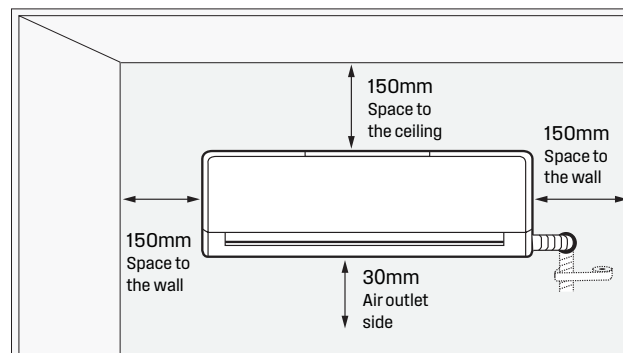

Split System Air conditioners

WSD36HWA

Minimum clearance for installation

WSD36HWA	Total width (W)	Total depth (D)	Max height (H)
Internal unit dimensions	1023	245	319
Outdoor unit dimensions	890	342	673

IMPORTANT

These dimensions are a guide only. All measurements are in millimetres (mm).
For complete installation instructions, refer to the manual provided with product.