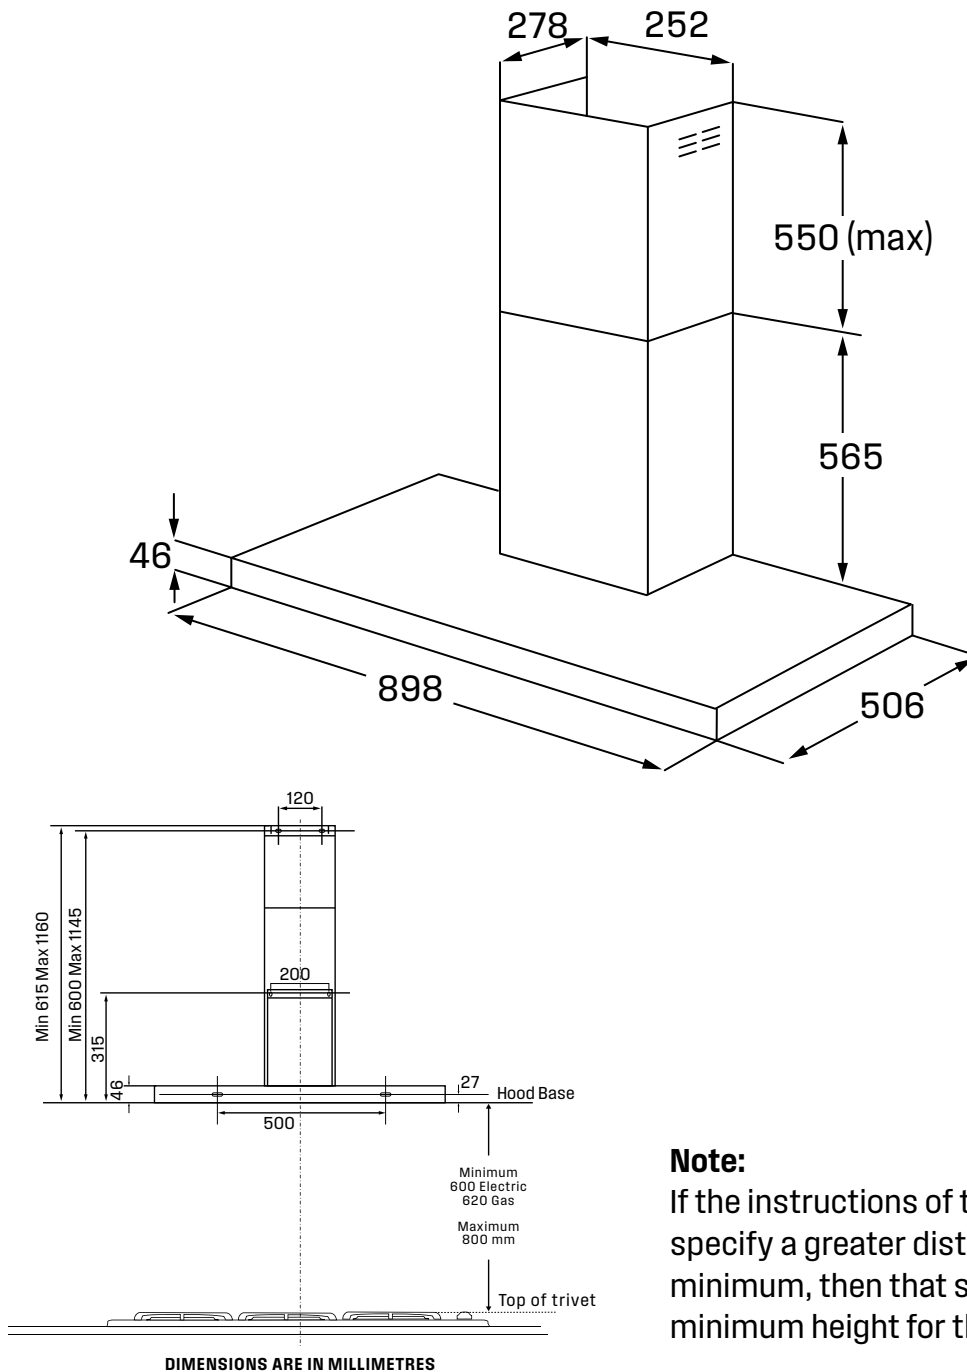

Canopy rangehood

WRC924DSD

WRC924SD

Note:

If the instructions of the hob specify a greater distance than the minimum, then that shall be the minimum height for the installation

IMPORTANT

These dimensions are a guide only. All measurements are in millimetres (mm). For complete installation instructions, refer to the manual provided with product.