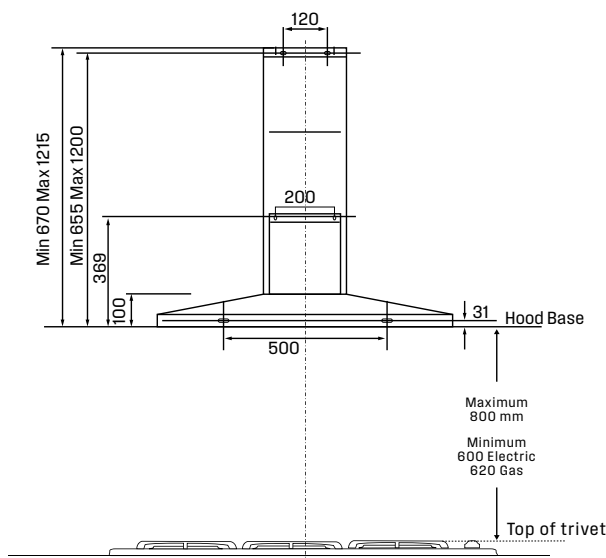

Canopy rangehood

WRC914SD

DIMENSIONS ARE IN MILLIMETRES

Note:

If the instructions of the hob specify a greater distance than the minimum, then that shall be the minimum height for the installation

IMPORTANT

These dimensions are a guide only. All measurements are in millimetres (mm). For complete installation instructions, refer to the manual provided with product.