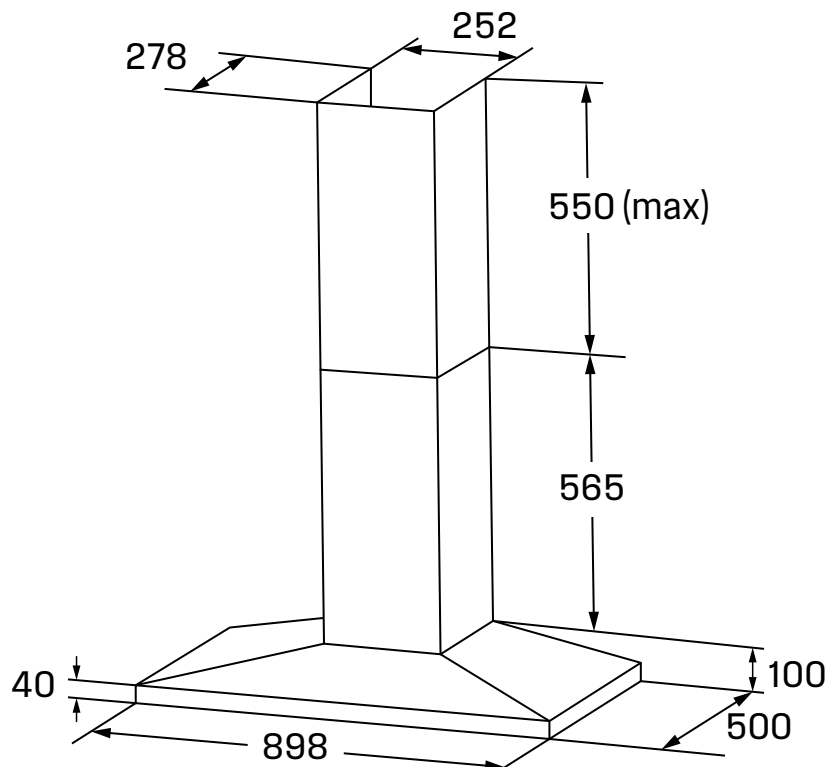

Canopy rangehood

WRC914SD

DIMENSIONS ARE IN MILLIMETRES

Note:

If the instructions of the hob specify a greater distance than the minimum, then that shall be the minimum height for the installation

IMPORTANT

These dimensions are a guide only. All measurements are in millimetres (mm). For complete installation instructions, refer to the manual provided with product.