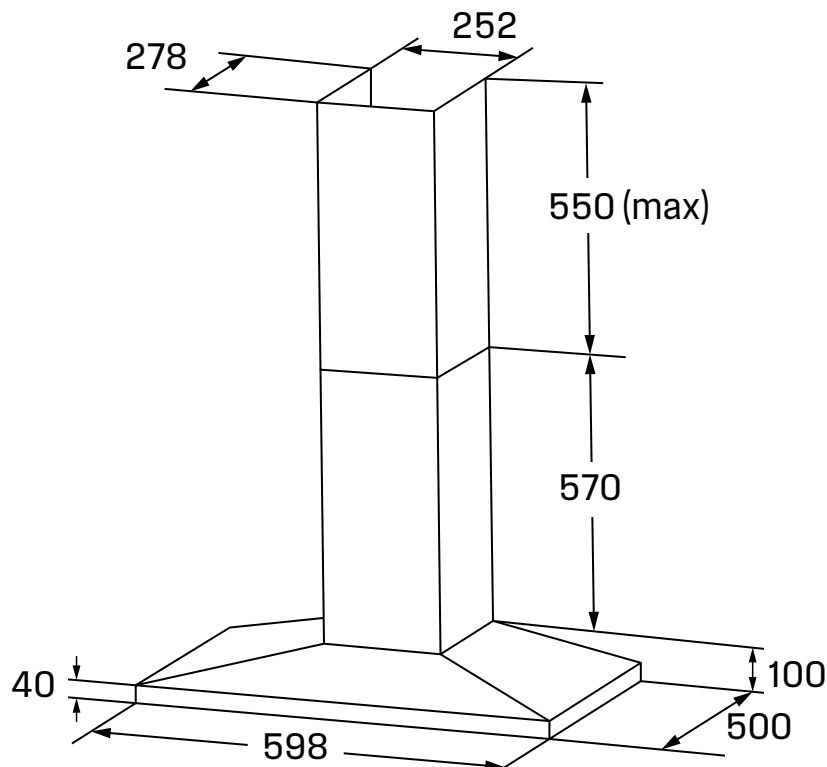

Canopy rangehood

WRC614SD

DIMENSIONS ARE IN MILLIMETRES

Note:

If the instructions of the hob specify a greater distance than the minimum, then that shall be the minimum height for the installation

IMPORTANT

These dimensions are a guide only. All measurements are in millimetres (mm). For complete installation instructions, refer to the manual provided with product.