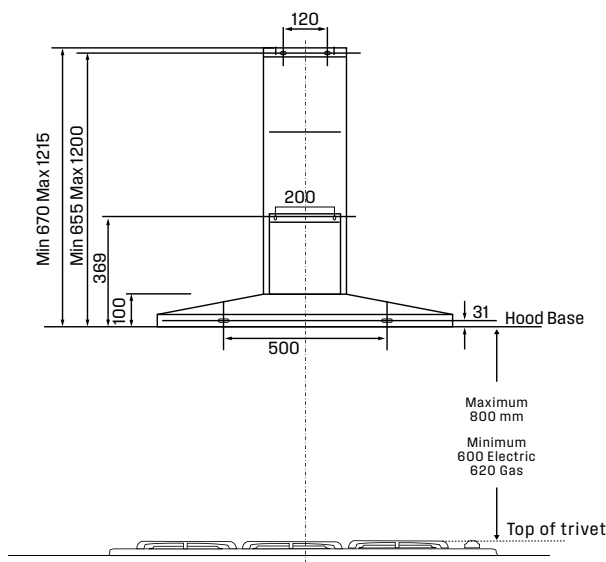

Canopy rangehood

WRC614SD

DIMENSIONS ARE IN MILLIMETRES

Note:

If the instructions of the hob specify a greater distance than the minimum, then that shall be the minimum height for the installation

IMPORTANT

These dimensions are a guide only. All measurements are in millimetres (mm). For complete installation instructions, refer to the manual provided with product.