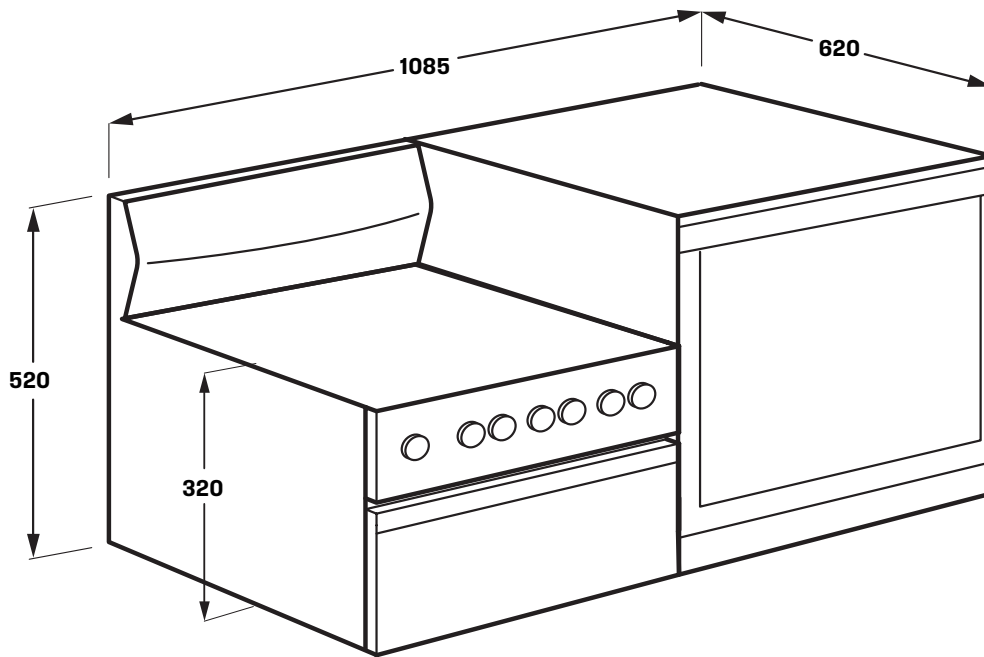

Elevated Freestanding Cookers

WDE143WCB

Model	WDE143WCB-L	WDE143WCB-R
Total height (mm)	520	520
Total width (mm)	1085	1085
Total depth (mm)	620	620
Height to hob (mm)	320	320

IMPORTANT

These dimensions are a guide only. All measurements are in millimetres (mm). For complete installation instructions, refer to the manual provided with product.