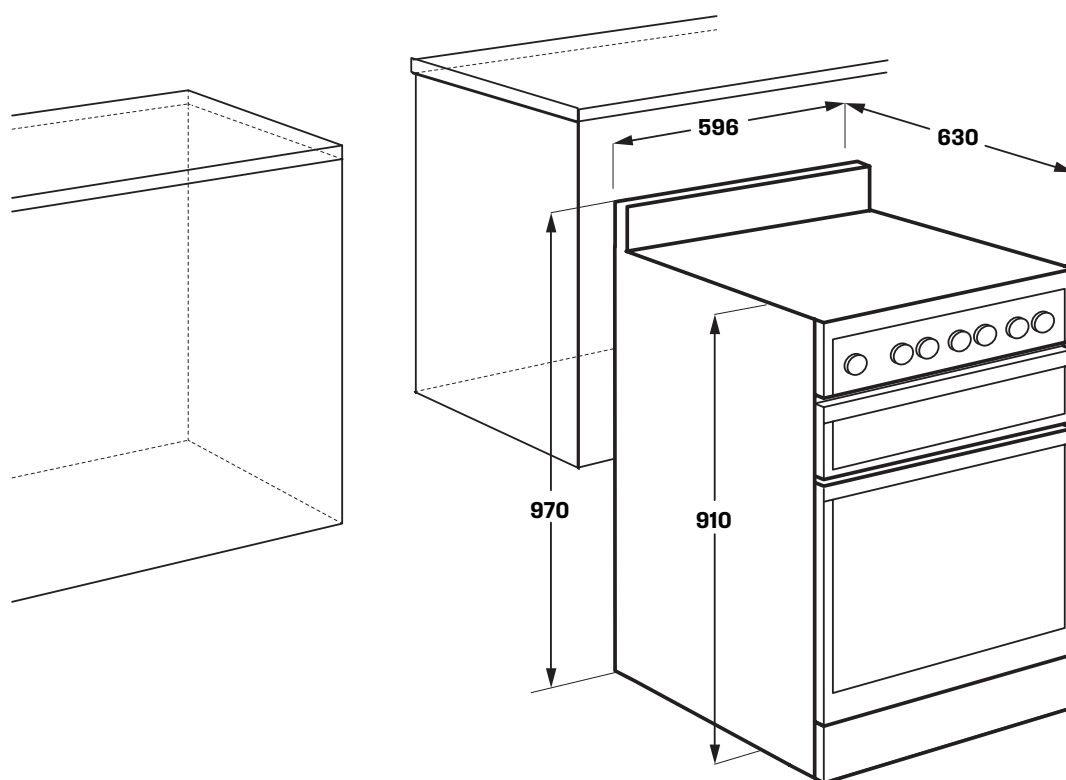

54cm Front Control Freestanding Cooker, Separate Grill

WFE642WCB, WFE642SCB

Model	WFE642WCB	WFE642SCB
Total height (mm)	970	970
Total width (mm)	596	596
Total depth (mm)	630	630
Height to hob (mm)	910	910

IMPORTANT

These dimensions are a guide only. All measurements are in millimetres (mm).
For complete installation instructions, refer to the manual provided with product.