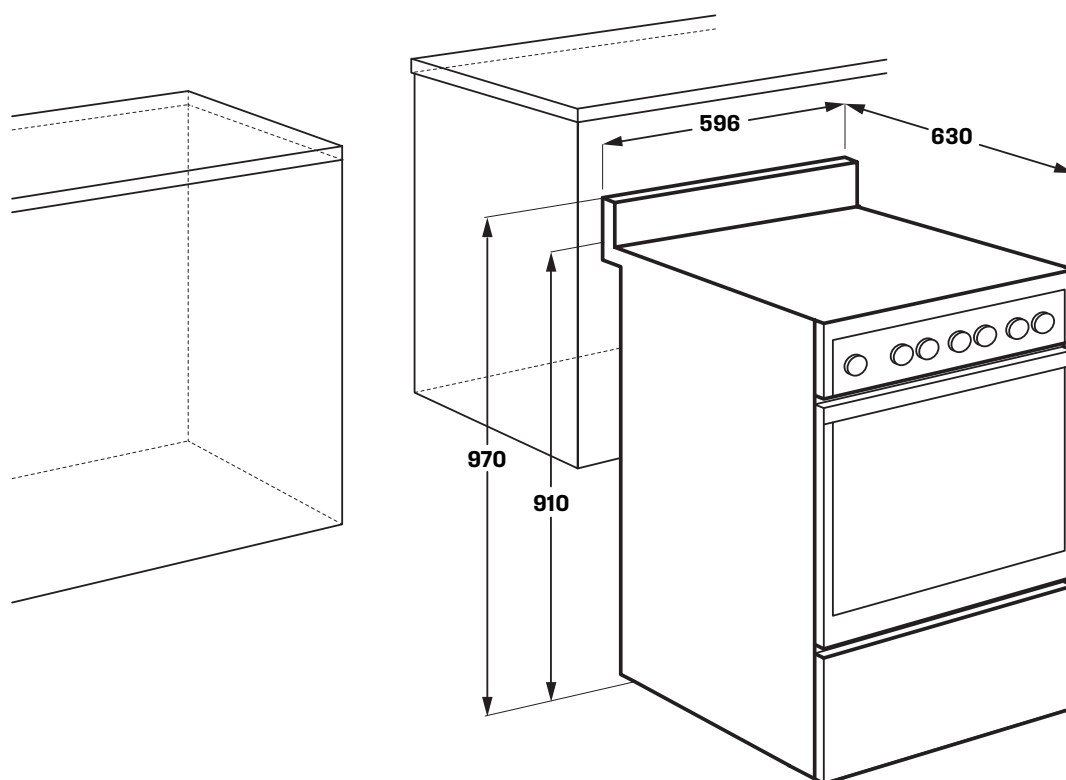

## 60cm Front Control Freestanding Cooker

WFE646DSCB

Model	WFE646DSCB
Total height (mm)	970
Total width (mm)	596
Total depth (mm)	630
Height to hob (mm)	910

### IMPORTANT

These dimensions are a guide only. All measurements are in millimetres (mm).  
For complete installation instructions, refer to the manual provided with product.