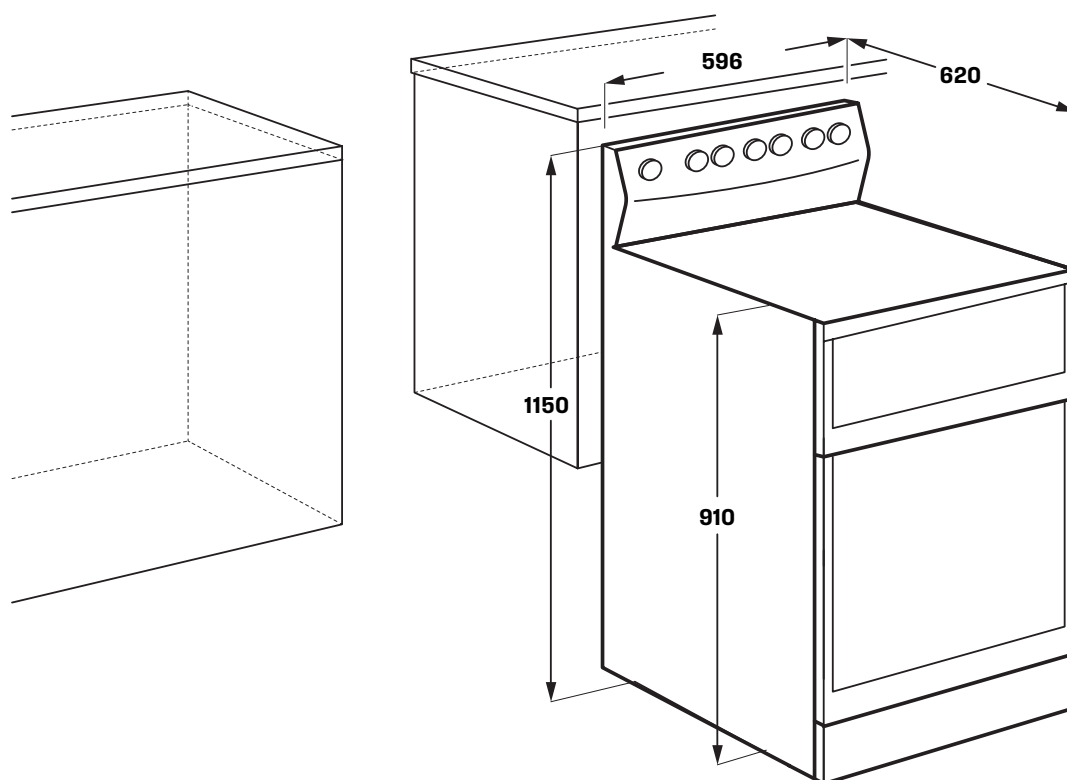

60cm Rear Control Freestanding Cooker, Separate Grill

WLE642WCB

Model	WLE642WCB
Total height (mm)	1150
Total width (mm)	596
Total depth (mm)	620
Height to hob (mm)	910

IMPORTANT

These dimensions are a guide only. All measurements are in millimetres (mm).
For complete installation instructions, refer to the manual provided with product.