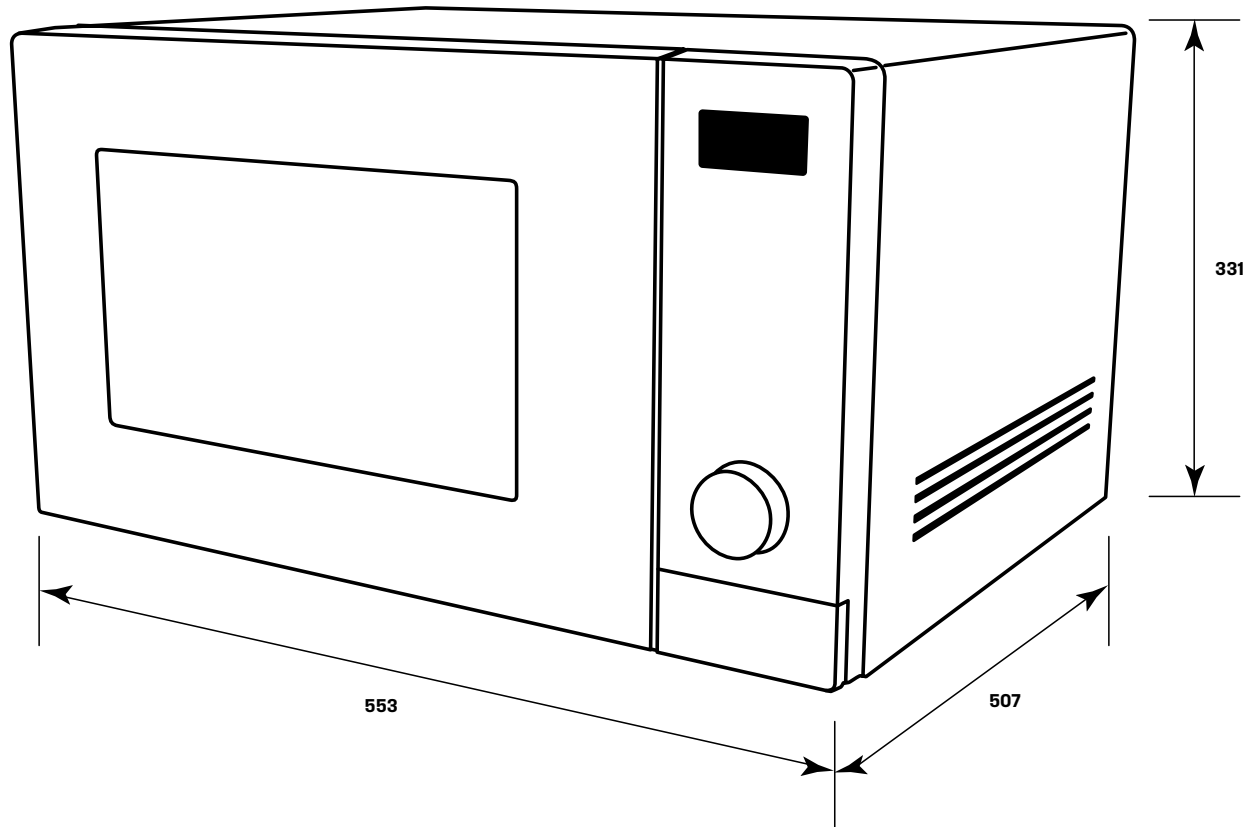

Microwave
WMC4207GA**Product WxHxD (mm)**

553 x 331 x 507

IMPORTANT

These dimensions are a guide only. All measurements are in millimetres (mm).
For complete installation instructions, refer to the manual provided with product.