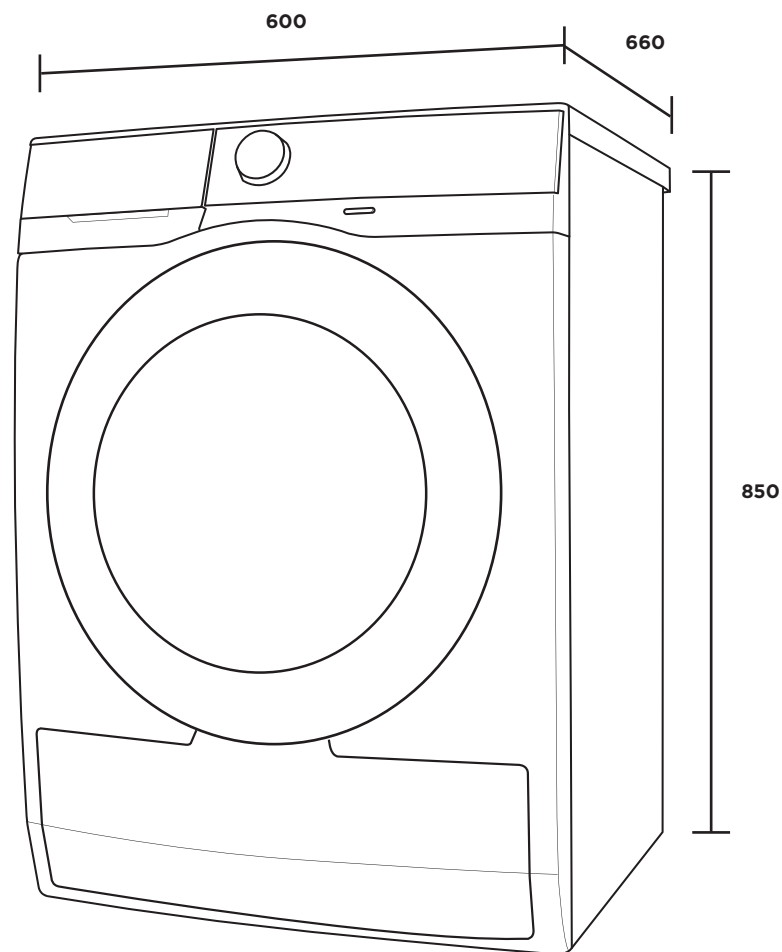

Front Load Condenser Dryer

WDC804M5WA

IMPORTANT

These dimensions are a guide only. All measurements are in millimetres (mm).
For complete installation instructions, refer to the manual provided with product.