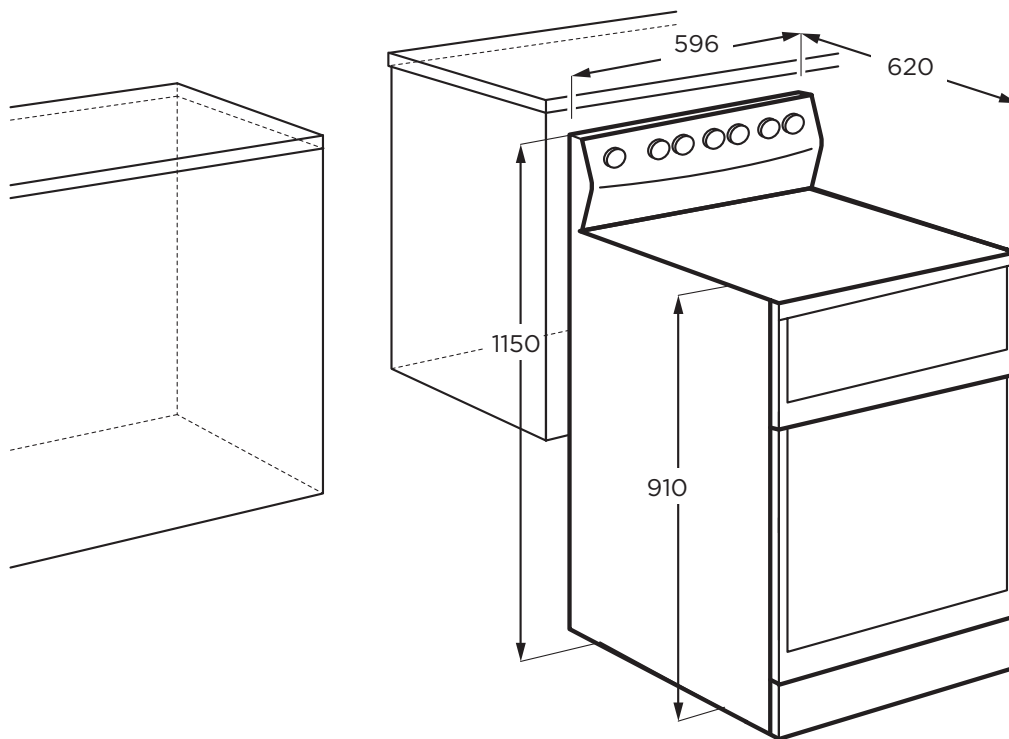

## 60cm Rear Control Freestanding Cooker, Separate Grill

WLE622WC, WLE642WC

<b>Height to hob x width x depth (mm)</b>	910 x 596 x 620
<b>Total Height (mm)</b>	1150

### IMPORTANT

These dimensions are a guide only. All measurements are in millimetres (mm). For complete installation instructions, refer to the manual provided with product.