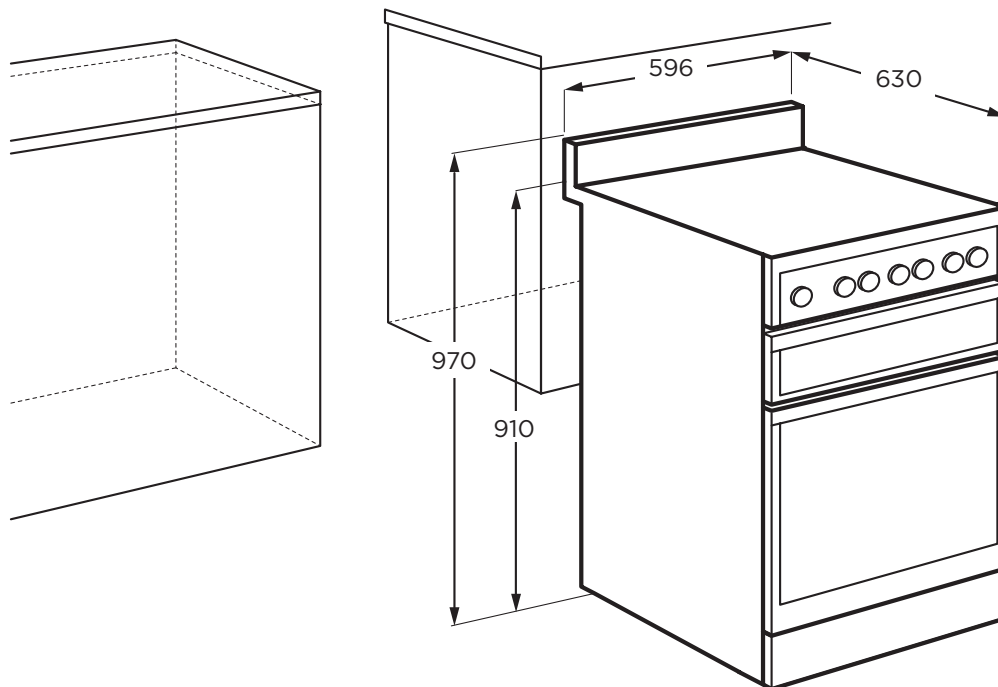

60cm Front Control Freestanding Cooker, Separate Grill

WFG612SC, WFE642SC

Height to hob x width x depth (mm)	910 x 596 x 630
Height of splashback (mm)	60
Total Height (mm)	970

IMPORTANT

These dimensions are a guide only. All measurements are in millimetres (mm). For complete installation instructions, refer to the manual provided with product.