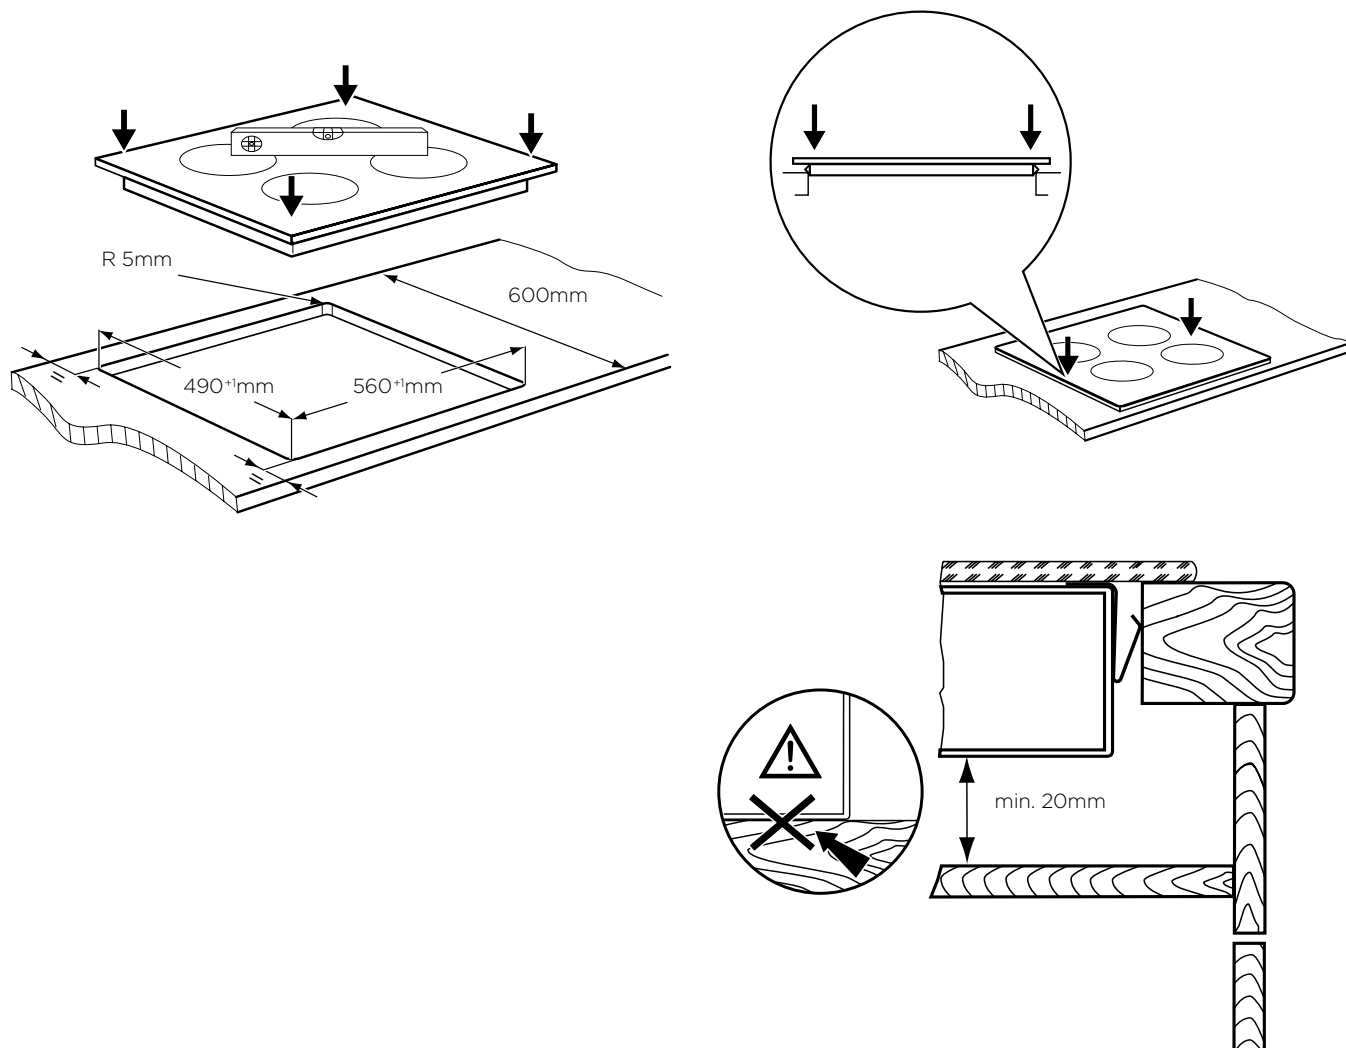

70cm induction cooktop

WHI743BC

Product (below bench) WxDxH (mm)

700 x 520 x 46

Cut-out WxD (mm)

560 x 490

IMPORTANT

These dimensions are a guide only. All measurements are in millimetres (mm). For complete installation instructions, refer to the manual provided with product.