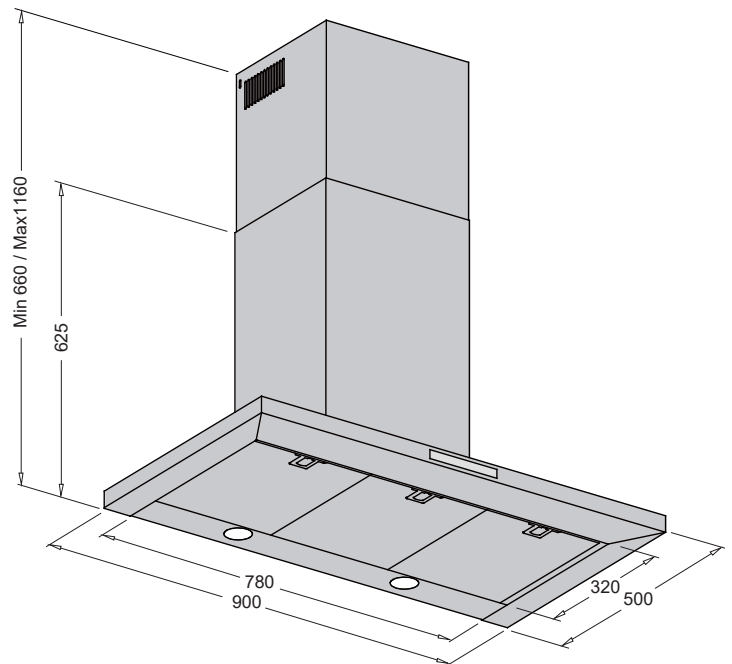

## Canopy rangehoods

WRC914SC

**Product WxHxD (mm)**

900 x (660-1160) x 500

**Duct, diameter (mm)**

top only, 150