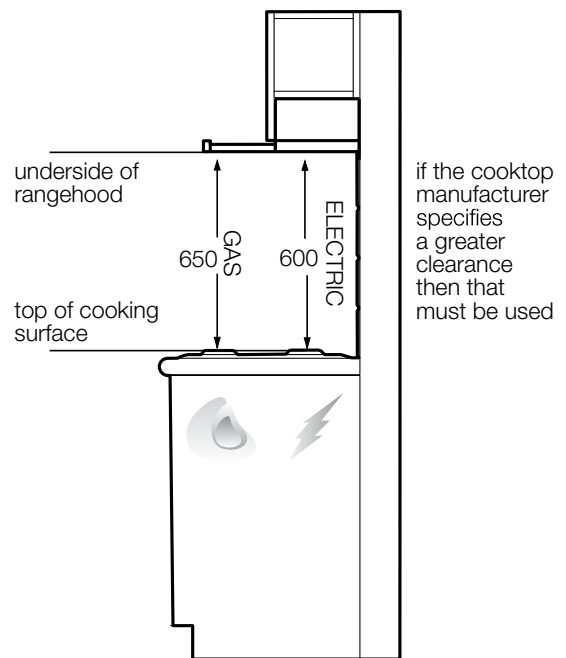

Slide out rangehood

WRR926SB

Product WxHxD (mm)	898 x 275 x 300
Fascia Height (mm)	40
Duct, diameter (mm)	top only, 150

IMPORTANT

These dimensions are a guide only. All measurements are in millimetres (mm). For complete installation instructions, refer to the manual provided with product.