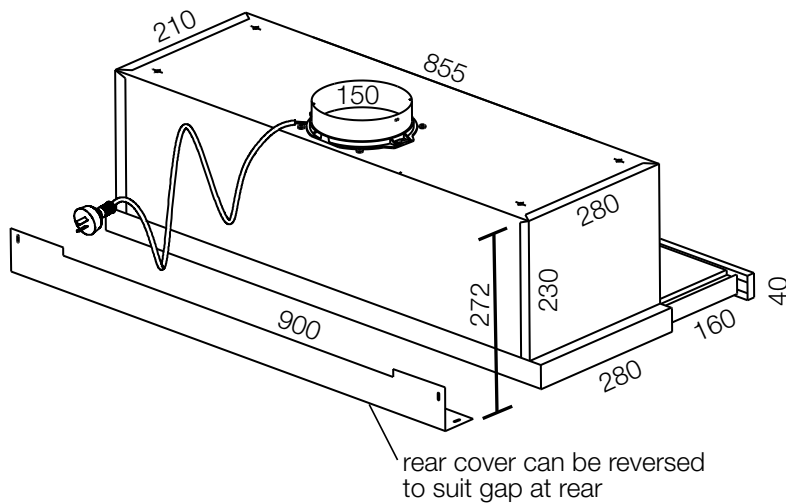

Slide out rangehood

WRR926SB

Product WxHxD (mm)	898 x 275 x 300
Fascia Height (mm)	40
Duct, diameter (mm)	top only, 150

IMPORTANT

These dimensions are a guide only. All measurements are in millimetres (mm). For complete installation instructions, refer to the manual provided with product.