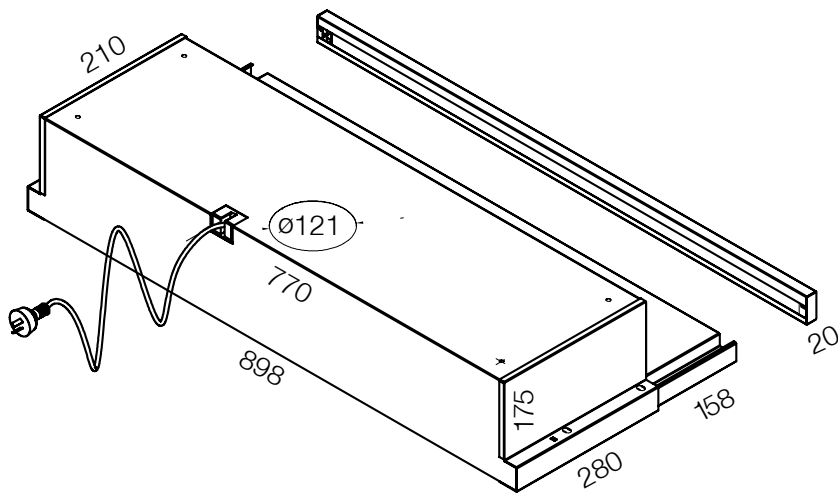

## Slide out rangehood

WRR914SB

<b>Product WxHxD (mm)</b>	898 x 175 x 300
<b>Fascia Height (mm)</b>	70
<b>Duct, diameter (mm)</b>	top only, 125

### IMPORTANT

These dimensions are a guide only. All measurements are in millimetres (mm). For complete installation instructions, refer to the manual provided with product.

© 2020 Electrolux Home Products Pty Ltd. ABN 51 004 762 341. WDIM\_Aspire\_Apr20