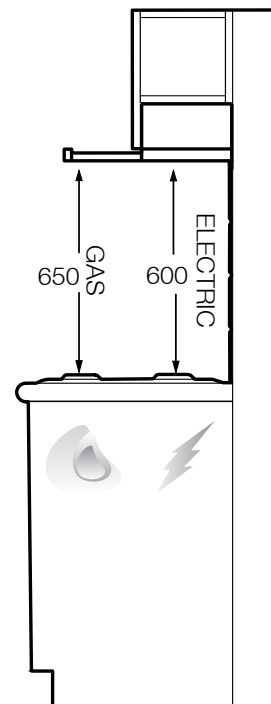

## Slide out rangehood

WRR914SB

<b>Product WxHxD (mm)</b>	898 x 175 x 300
<b>Fascia Height (mm)</b>	70
<b>Duct, diameter (mm)</b>	top only, 125

### IMPORTANT

These dimensions are a guide only. All measurements are in millimetres (mm). For complete installation instructions, refer to the manual provided with product.

© 2020 Electrolux Home Products Pty Ltd. ABN 51 004 762 341. WDIM\_Aspire\_Apr20