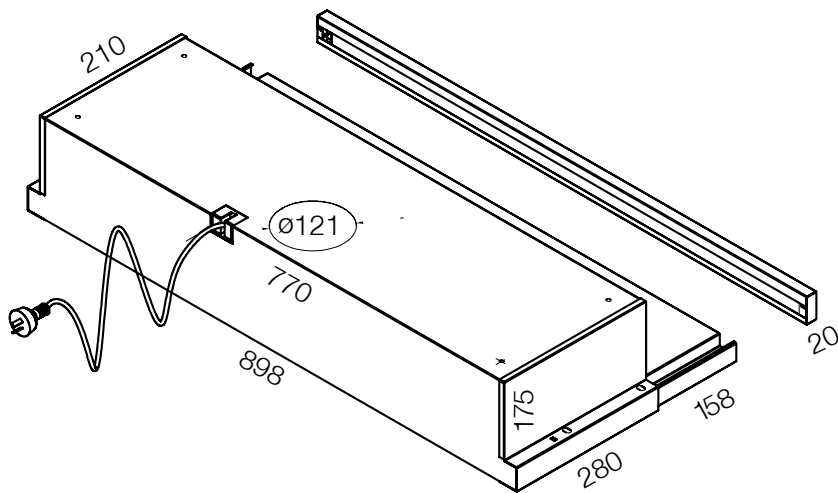

Slide out rangehood

WRR904SB

Product WxHxD (mm)	898 x 175 x 300
Fascia Height (mm)	40
Duct, diameter (mm)	top only, 125

IMPORTANT

These dimensions are a guide only. All measurements are in millimetres (mm). For complete installation instructions, refer to the manual provided with product.