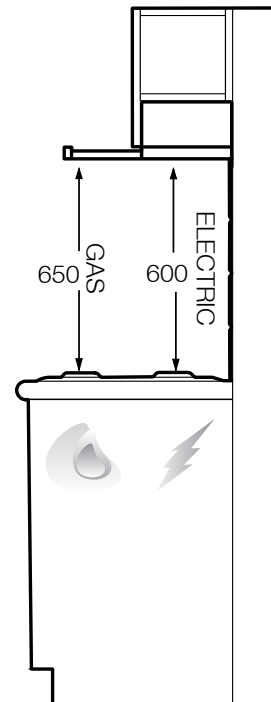

Slide out rangehood

WRR904SB

Product WxHxD (mm)	898 x 175 x 300
Fascia Height (mm)	40
Duct, diameter (mm)	top only, 125

IMPORTANT

These dimensions are a guide only. All measurements are in millimetres (mm). For complete installation instructions, refer to the manual provided with product.