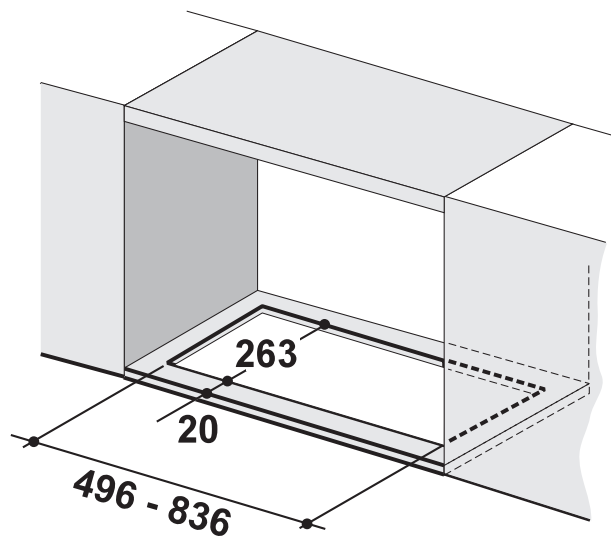

Integrated rangehood

WRI824BB

Product WxHxD (mm)	860 x 329 x 300
Cut-out WxHxD (mm)	832 x 329 x 259
Duct out through, diameter (mm)	top only, 150

IMPORTANT

These dimensions are a guide only. All measurements are in millimetres (mm). For complete installation instructions, refer to the manual provided with product.