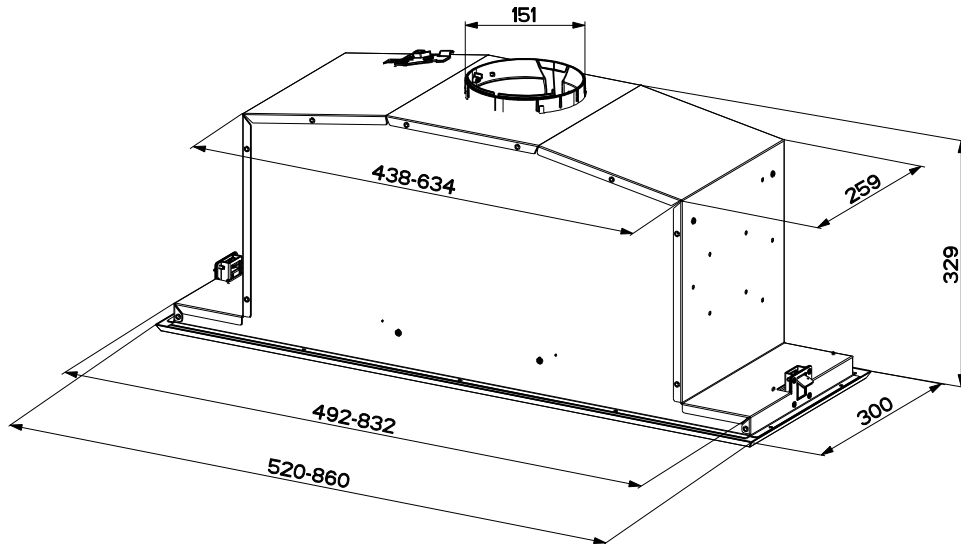

Integrated rangehood

WRI824BB

Product WxHxD (mm)	860 x 329 x 300
Cut-out WxHxD (mm)	832 x 329 x 259
Duct out through, diameter (mm)	top only, 150

IMPORTANT

These dimensions are a guide only. All measurements are in millimetres (mm). For complete installation instructions, refer to the manual provided with product.