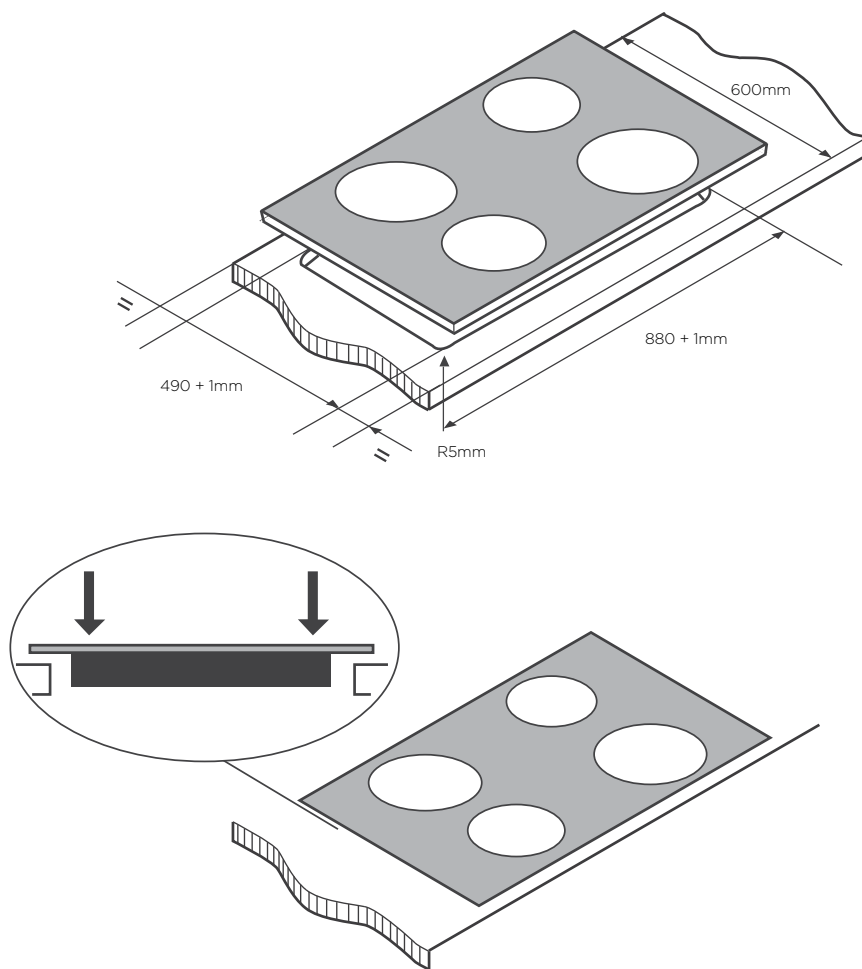

90cm electric cooktop

WHC942BC

Product (below bench) WxDxH (mm)

900 x 520 x 46

Cut-out WxD (mm)

880 x 490

IMPORTANT

These dimensions are a guide only. All measurements are in millimetres (mm). For complete installation instructions, refer to the manual provided with product.